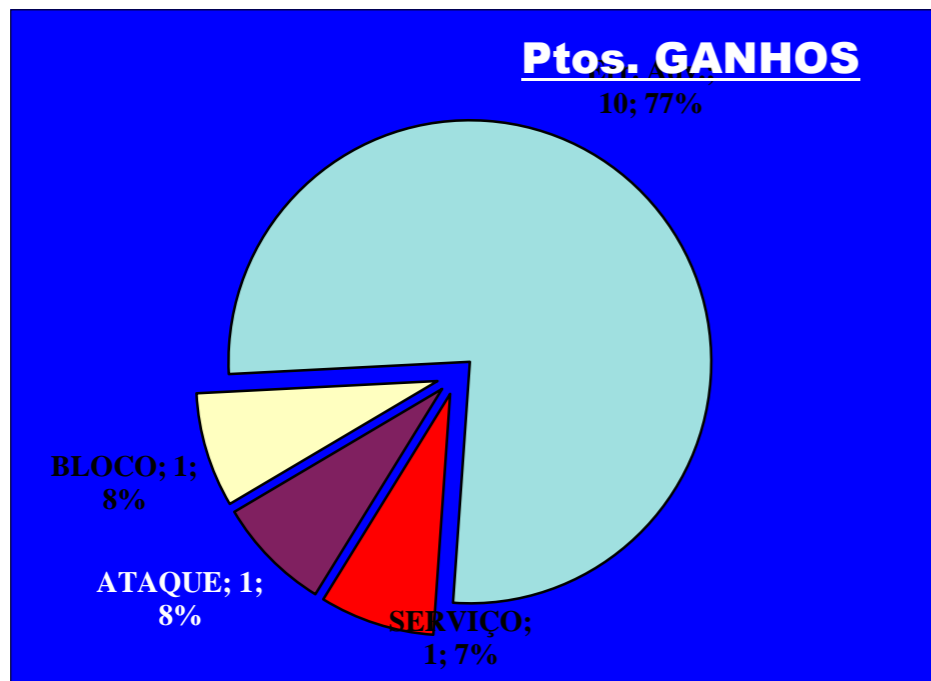

Fase Final 8 - Juniores Femininos 2011-2012

Jogo : **VITÓRIA SC** x **SC BRAGA**

3º. Set

Resultado : **13** - **25**

Duração : **19** m

Resultados Globais

	SERVIÇO			ATAQUE			BLOCO			DEFESA	RECEÇÃO	PASSE
	T	+	-	T	+	-	T	+	-			
2	1	0	1	3	0	3	0	0	0	0	0	0
3	0	0	0	3	0	3	0	0	0	2	0	0
5	0	0	0	0	0	0	0	0	0	0	0	0
7	0	0	0	0	0	0	0	0	0	0	0	0
8	0	0	0	0	0	0	0	0	0	0	0	0
9	0	0	0	0	0	0	0	0	0	0	0	0
14	0	0	0	0	0	0	0	0	0	3	0	1
15	2	1	1	1	0	1	0	0	0	1	0	1
16	1	0	1	2	1	1	0	0	0	0	0	0
18	0	0	0	0	0	0	1	1	0	2	0	0
0	0	0	0	0	0	0	0	0	0	0	0	0
11				0	0	0				4	0	0
17				0	0	0				0	0	0
VITÓRIA SC	4	1	3	9	1	8	1	1	0	12	0	2

Total		
T	P+	P-
4	0	4
5	0	5
0	0	0
0	0	0
0	0	0
0	0	0
4	0	4
5	1	4
3	1	2
3	1	2
0	0	0
4	0	4
0	0	0
28	3	25

Eficácia Absoluta (%)		
P+	P-	Final
0	100	-100
0	100	-100
#DIV/0!	#DIV/0!	#DIV/0!
#DIV/0!	#DIV/0!	#DIV/0!
#DIV/0!	#DIV/0!	#DIV/0!
#DIV/0!	#DIV/0!	#DIV/0!
0	100	-100
20	80	-60
33,3	66,7	-33,3
33,3	66,7	-33,3
#DIV/0!	#DIV/0!	#DIV/0!
0	100	-100
#DIV/0!	#DIV/0!	#DIV/0!
10,7	89,3	-78,6

Eficácia Relativa (%)		
P+	P-	Final
0	16	-14,3
0	20	-17,9
0	0	0
0	0	0
0	0	0
0	0	0
0	16	-14,3
33,3	16	-10,7
33,3	8	-3,6
33,3	8	-3,6
0	0	0
0	16	-14,3
0	0	0

- **10** : Erros do Adversário
- **0** : Pontos "+" Não Reportados
- **0** : Pontos "-" Não Reportados

PONTOS GANHOS **13**
PONTOS PERDIDOS **25**

13

25