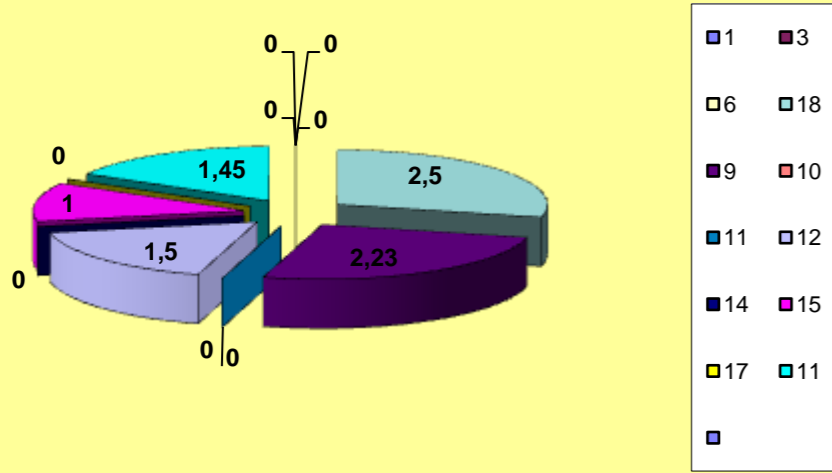

RECEÇÃO

RECEÇÃO

SERVIÇO

SERVIÇO

Ataque Side-Out

Ataque Rally