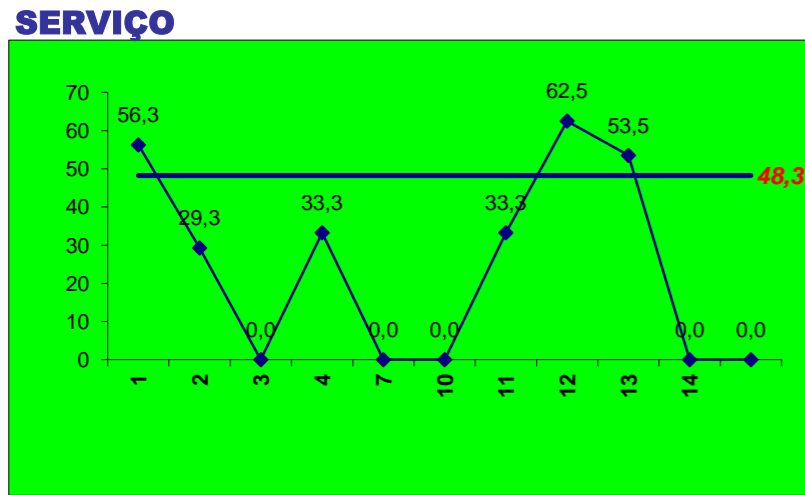

(entre 0 e 3)

SERVIÇO										
Atletas	0	1	2	3	4	Tt.	Ef.	%		
1	2	3	5	1	12	2,3	56			
3	1	0	2	0	6	1,2	29			
0	0	0	0	0	0	###	###			
0	2	1	0	0	3	1,3	33			
0	0	0	0	0	0	###	###			
0	0	0	0	0	0	###	###			
2	2	0	2	0	6	1,3	33			
1	1	1	3	2	8	2,5	63			
1	1	2	2	1	7	2,1	54			
0	0	0	0	0	0	###	###			
0	0	0	0	0	0	###	###			
ADREP	8	9	7	14	4	42	1,9	48,3		

Serviços

(entre 0 e 4)

ATAQUE																	
K-s/o	C-s/o	E-s/o	K-ral	C-ral	E-ral	Kill	Cont.	Err	S/O	Rally	Atk	EAsc	Eksc	Ear	Ekr	E.At	E.K
3	9	2	5	18	0	8	27	2	14	23	37	7,1	21	22	22	16	22
0	3	1	0	4	0	0	7	1	4	4	8	-25,0	0	0	0	-13	0
0	0	0	0	0	0	0	0	0	0	0	0	###	###	###	###	###	###
0	3	2	1	4	2	1	7	4	5	7	12	-40,0	0	-14	14	-25	8,3
0	0	0	0	0	0	0	0	0	0	0	0	###	###	###	###	###	###
0	0	0	0	0	0	0	0	0	0	0	0	###	###	###	###	###	###
0	6	2	1	17	3	1	23	5	8	21	29	-25,0	0	-9,5	4,8	-14	3,5
3	5	0	2	14	2	5	19	2	8	18	26	38	38	0	11	12	19
0	0	0	0	3	0	0	3	0	0	3	3	###	###	0	0	0	0
0	0	0	0	1	0	0	1	0	0	1	1	###	###	0	0	0	0
0	0	0	0	0	0	0	0	0	0	0	0	###	###	###	###	###	###
0	0	0	0	0	0	0	0	0	0	0	0	###	###	###	###	###	###
0	0	0	0	0	0	0	0	0	0	0	0	###	###	###	###	###	###
0	0	0	0	0	0	0	0	0	0	0	0	###	###	###	###	###	###
0	0	0	0	0	0	0	0	0	0	0	0	###	###	###	###	###	###
ADREP	6	26	7	9	61	7	15	87	14	39	77	-2,6	15	2,6	12	0,9	13

BLOCO				
K	C	E	Tt.	Ef.
0	2	0	2	0
0	2	0	2	0
0	0	0	0	###
0	0	0	0	###
0	8	1	9	-11
0	0	0	0	###
0	0	0	0	###
0	1	0	1	0
0	0	1	1	-100
0	0	0	0	###
0	0	0	0	###
0	0	0	0	###
0	0	0	0	###
ADREP	0	13	2	15

DEFESA			
E	Cont.	Tt.	
8	22	30	
3	10	13	
0	0	0	
0	0	0	
2	9	11	
0	0	0	
0	0	0	
0	0	0	
7	18	25	
6	23	29	
4	4	8	
0	0	0	
0	0	0	
3	3	6	
0	0	0	
ADREP	33	89	122

PASSE			
E	R/C	Cont.	
1	0	1	
1	0	4	
0	0	0	
1	0	5	
0	0	0	
0	0	0	
0	0	0	
0	0	1	
1	0	2	
1	4	111	
0	0	0	
0	0	0	
0	0	2	
0	0	0	
ADREP	5	4	126

Adversário: **Castelo da Maia** Ef. RECEÇÃO - **1,6** **54,0** % Ef. SERVIÇO - **2,5** **61,8** %

Outros ERROS ADVERSÁRIOS - **14** Total Kills S-O **6** Total Receções **64**

- N/ Eficácia de SIDE-OUT

42 Total Índice (entre 0 e 4) 1,9